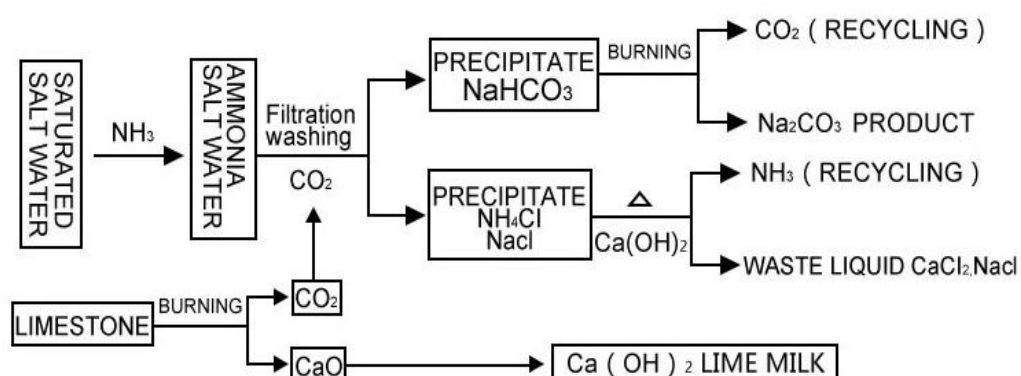

Soda Ash

Quick Details

Place of Origin: Shandong, China (Mainland)

Grade Standard: Industrial Grade, Food Grade, Industrial Grade

Purity: 99.2% Min, above 99.2%

Appearance: White Powder, white powder and crystal, white powder or crystal

Application: used dyestuff, papermaking, soap, detergent, dye prin, used for metallurgy, glass, textile, dye printing, synthetic etc.

Molecular Formula: Na_2CO_3

Industrial quality technical indicators

Item	Soda Ash Dense	Soda Ash Light
Na ₂ CO ₃ %	99.2min	99.2min
NaCl %	0.7max	0.7max
Iron Content %	0.0035max	0.0035max
Sulfate(SO ₄)%	0.03max	0.03max
Water insoluble %	0.03max	0.03max
Bulk density g/ml	0.90 min	0.5-0.6
Particle size(180um sieving residue %)	70.0min	

Production Process

Packaging

waven bags with pe liner.soda ash light 25kgs/bag,40kgs/bag

Application

1. Glass : the glass industry is a large consumer sector of soda ash.soda consumption per ton of glass is 0.2T.
2. Detergent : It is used as detergent in wool rinsing,medicine and tanning.
3. Printing and dyeing : printing and dyeing industry is used as a water softener.
4. Buffer :as buffering agent,neutralize and dough improver,it can be used for pastry and noodle food,and can be used appropriately according to production needs.

[Soda ash](#) is one of the most important chemical raw materials and is widely used in chemical, glass, metallurgy, paper making, printing & dyeing, synthetic detergent, petrochemical, foodstuff,medicine& sanitation industries, etc. With a large consumption, it occupies a crucial place in national economy.